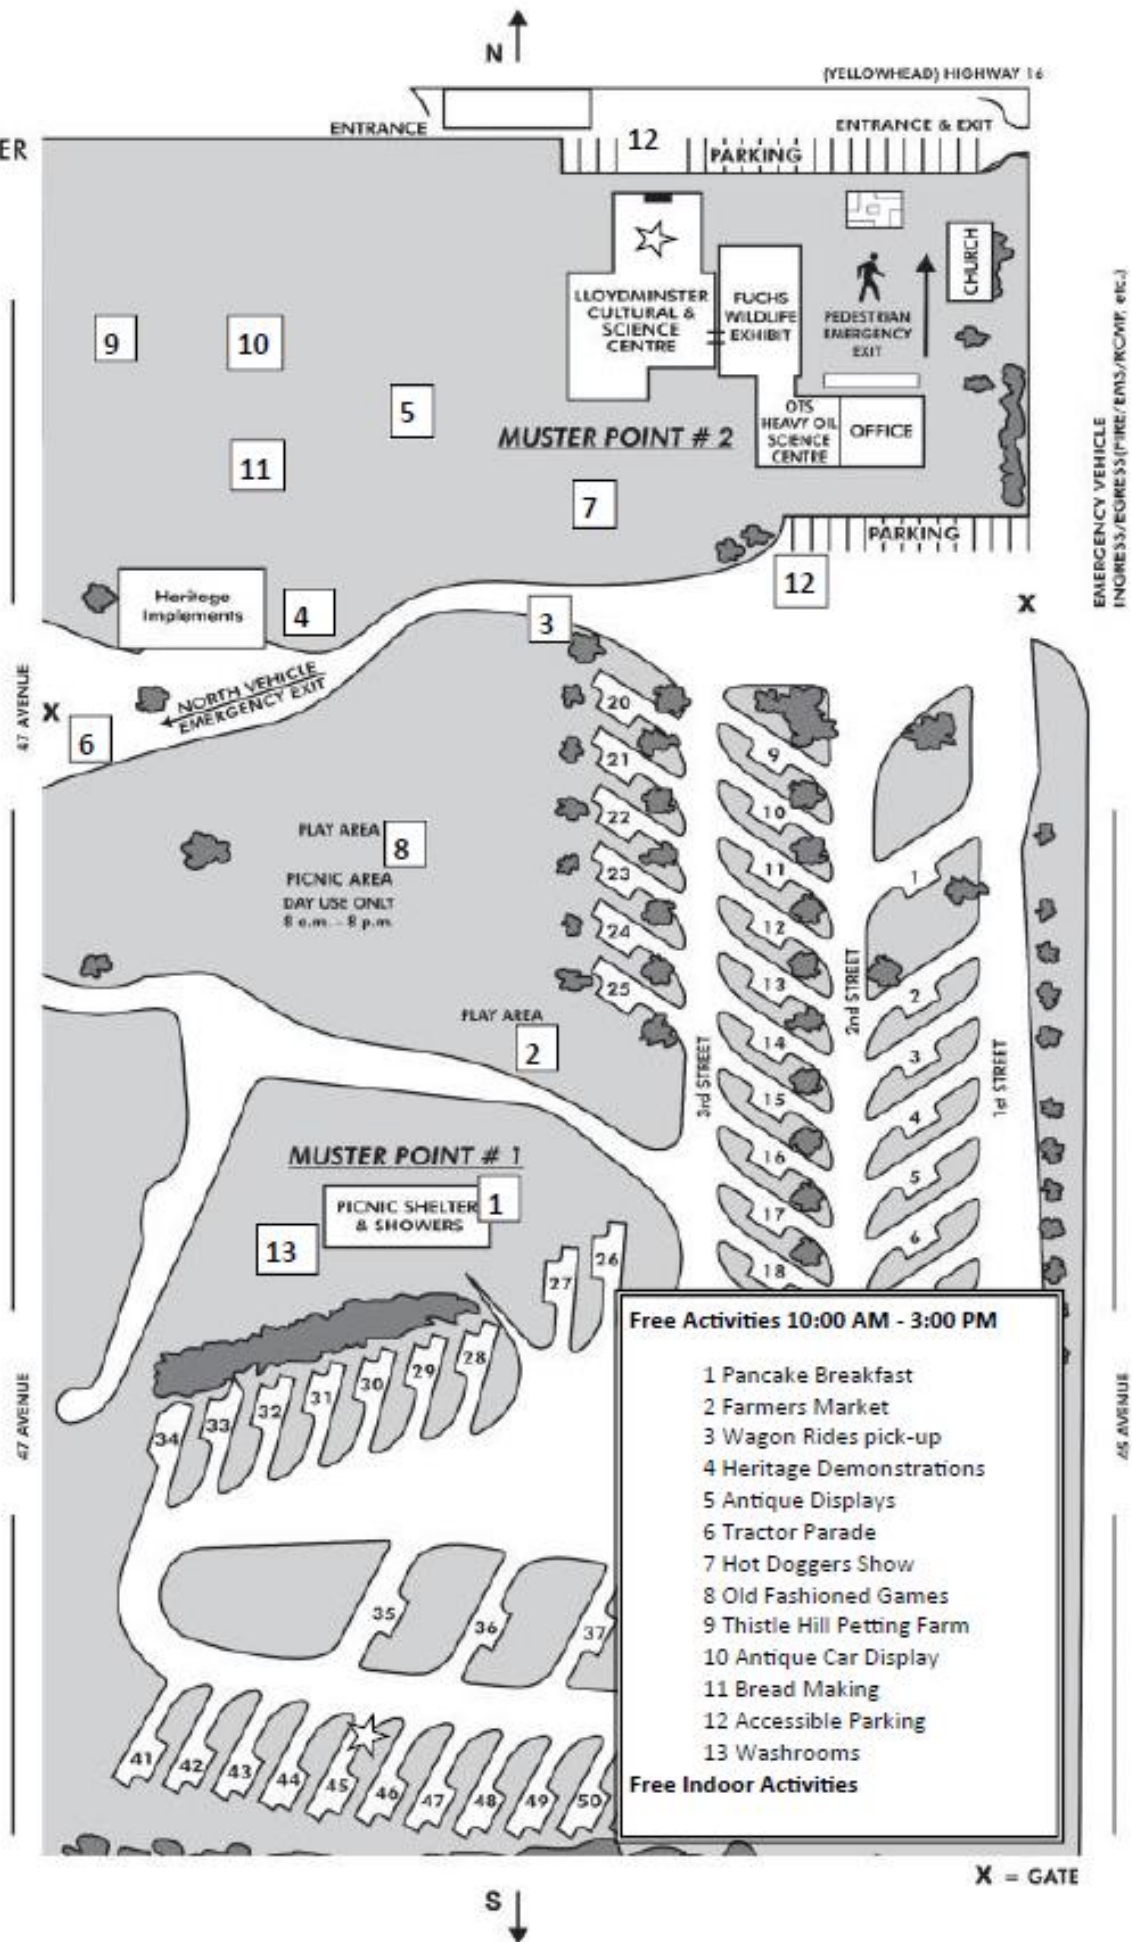

LLOYDMINSTER

WEAVER PARK CAMPGROUND MAP

Free Activities 10:00 AM - 3:00 PM

- 1 Pancake Breakfast
- 2 Farmers Market
- 3 Wagon Rides pick-up
- 4 Heritage Demonstrations
- 5 Antique Displays
- 6 Tractor Parade
- 7 Hot Doggers Show
- 8 Old Fashioned Games
- 9 Thistle Hill Petting Farm
- 10 Antique Car Display
- 11 Bread Making
- 12 Accessible Parking
- 13 Washrooms

Free Indoor Activities

X - GATE