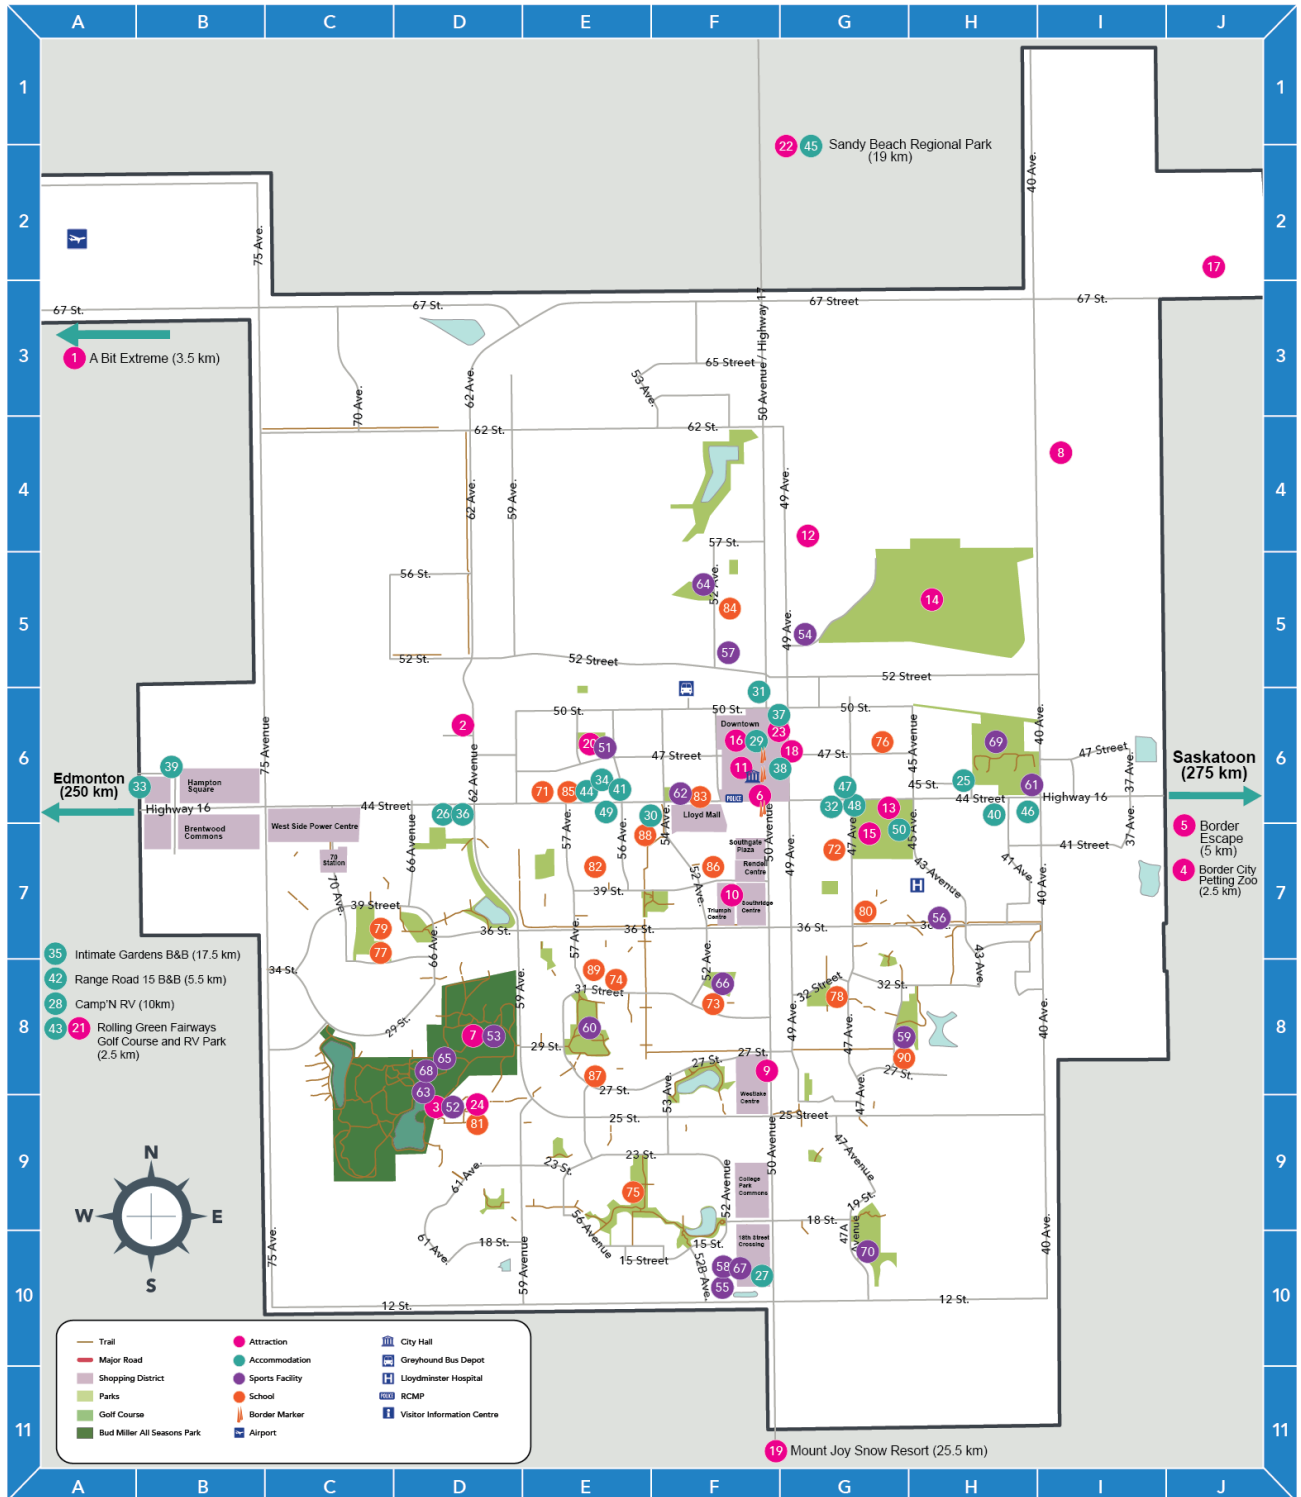

LLOYDMINSTER

experience LLOYDMINSTER

#exploreYLL

www.lloydminster.ca

Legend:

- Trail (Brown line)
- Major Road (Grey line)
- Shopping District (Pink area)
- Parks (Green area)
- Golf Course (Light Green area)
- Bud Miller All Seasons Park (Dark Green area)
- Attraction (Pink circle)
- Accommodation (Blue circle)
- Sports Facility (Purple circle)
- School (Orange circle)
- Border Marker (Red circle)
- Airport (Blue square)
- City Hall (Blue building icon)
- Greyhound Bus Depot (Blue bus icon)
- Lloydminster Hospital (Blue H icon)
- RCMP (Blue police icon)
- Visitor Information Centre (Blue I icon)