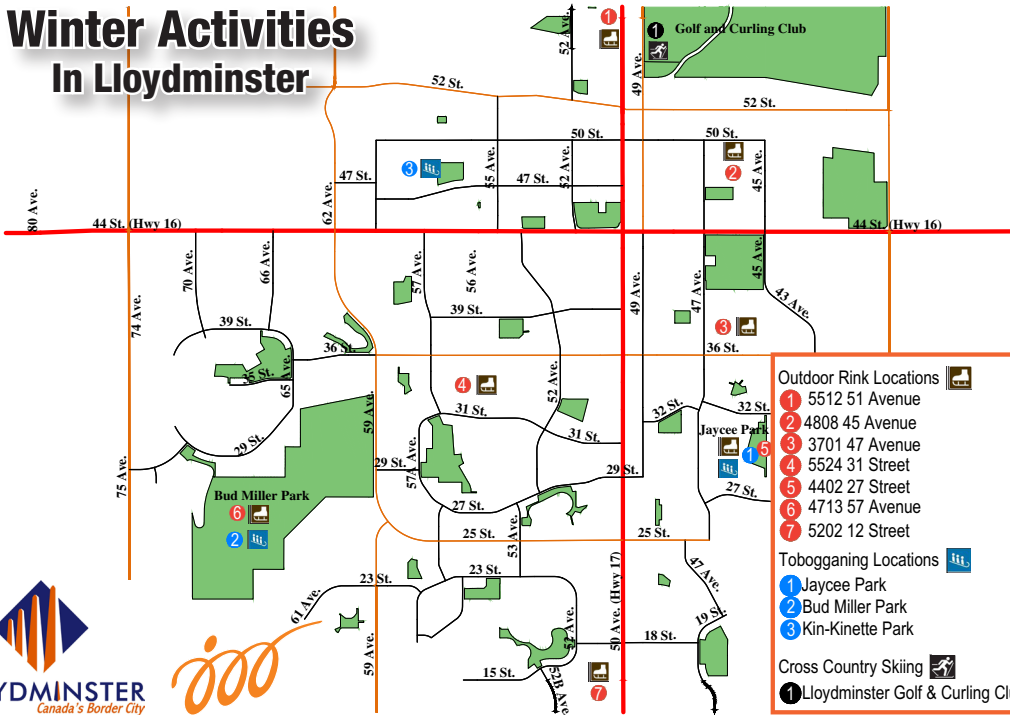

# Winter Activities In Lloydminster

### Outdoor Rink Locations

- 1 5512 51 Avenue
- 2 4808 45 Avenue
- 3 3701 47 Avenue
- 4 5524 31 Street
- 5 4402 27 Street
- 6 4713 57 Avenue
- 7 5202 12 Street

### Tobogganing Locations

- 1 Jaycee Park
- 2 Bud Miller Park
- 3 Kin-Kinette Park

### Cross Country Skiing

- 1 Lloydminster Golf & Curling Club