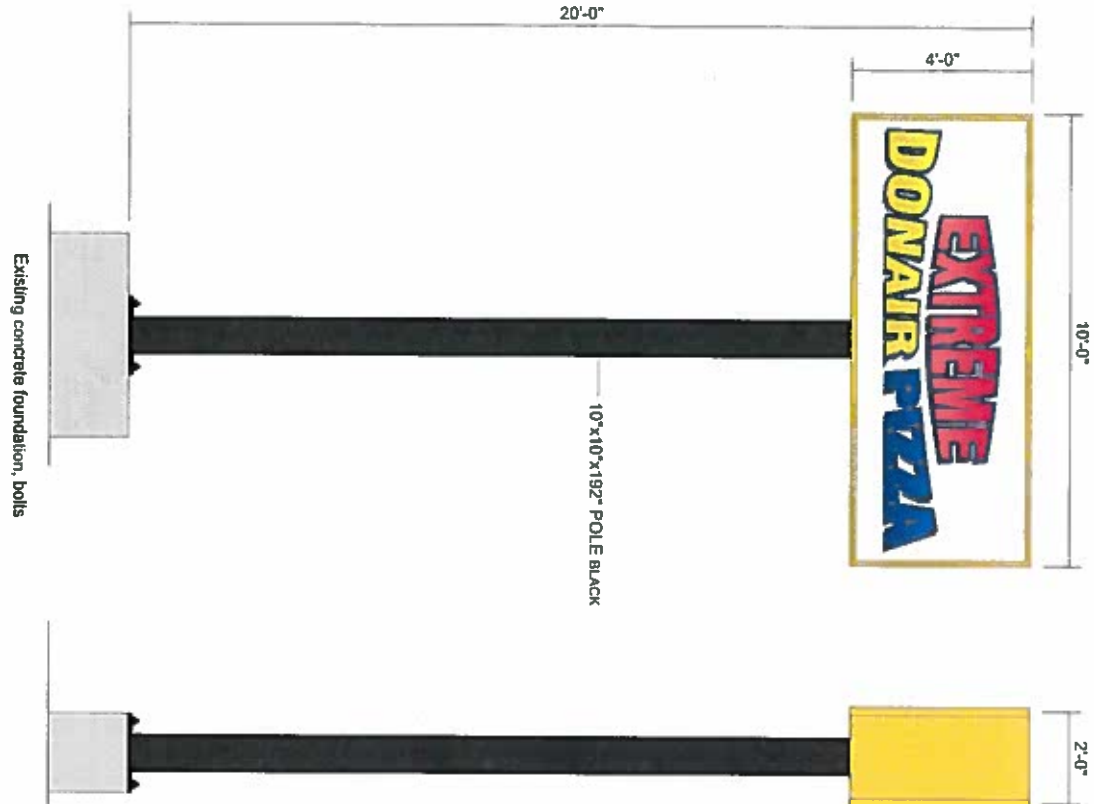

ONSITE
SIGN GROUP

5705 50th Avenue
Lloydminster, SK, S9V 2A4
P 306.825.9600
on-site@sign.com

JOB Extreme Donair Pizza
SITE 5730 44 St.
Lloydminster AB

CONTACT Kamal Eihalabi
780 975 9279
kamaleihalabi@hotmail.com

DATE April 5 2019
FILE 20190405 extreme
JO 9479
EST 47651
SALES AJ

NOTES

Install on existing foundation, bolts.
East, West facing.

24" Deep CABINET YELLOW
EXT FRAME YELLOW
3/16 WHITE LEXAN FACES
PRINT ON 3M 3630-20 GLOSS LAM.
WHITE LED ILLUMINATION

REVISION
April 15 2019 - Rev 1 - RL

All images, designs, concepts and content on these pages are the property of On-Site Sign Group Inc.