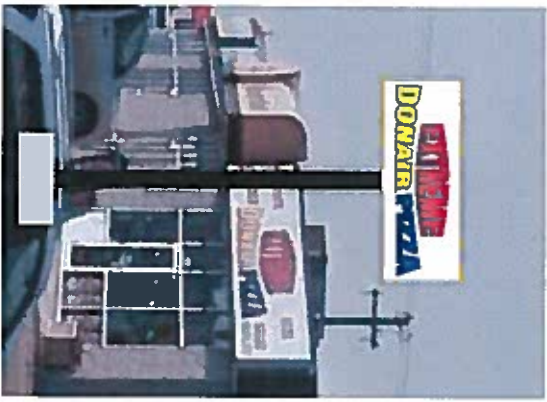

ONSITE
SIGN GROUP

5705 50th Avenue
Lloydminster, SK, S9V 2A4
P 306.825.9600
on-site@sign.com

JOB Extreme Donair Pizza
SITE 5730 44 St.
Lloydminster AB

CONTACT Kamal Eihalabi
780 975 9279
kamaleihalabi@hotmail.com

DATE April 5 2019
FILE 20190405 extreme
JO 9479
EST 47651
SALES AJ

NOTES

Install on existing foundation, bolts.
East, West facing.

24" Deep CABINET YELLOW
EXT FRAME YELLOW
3/16 WHITE LEXAN FACES
PRINT ON 3M 3630-20 GLOSS LAM.
WHITE LED ILLUMINATION

REVISION
April 15 2019 - Rev 1 - RL

All images, designs, concepts and content on these pages are the property of On-Site Sign Group Inc.