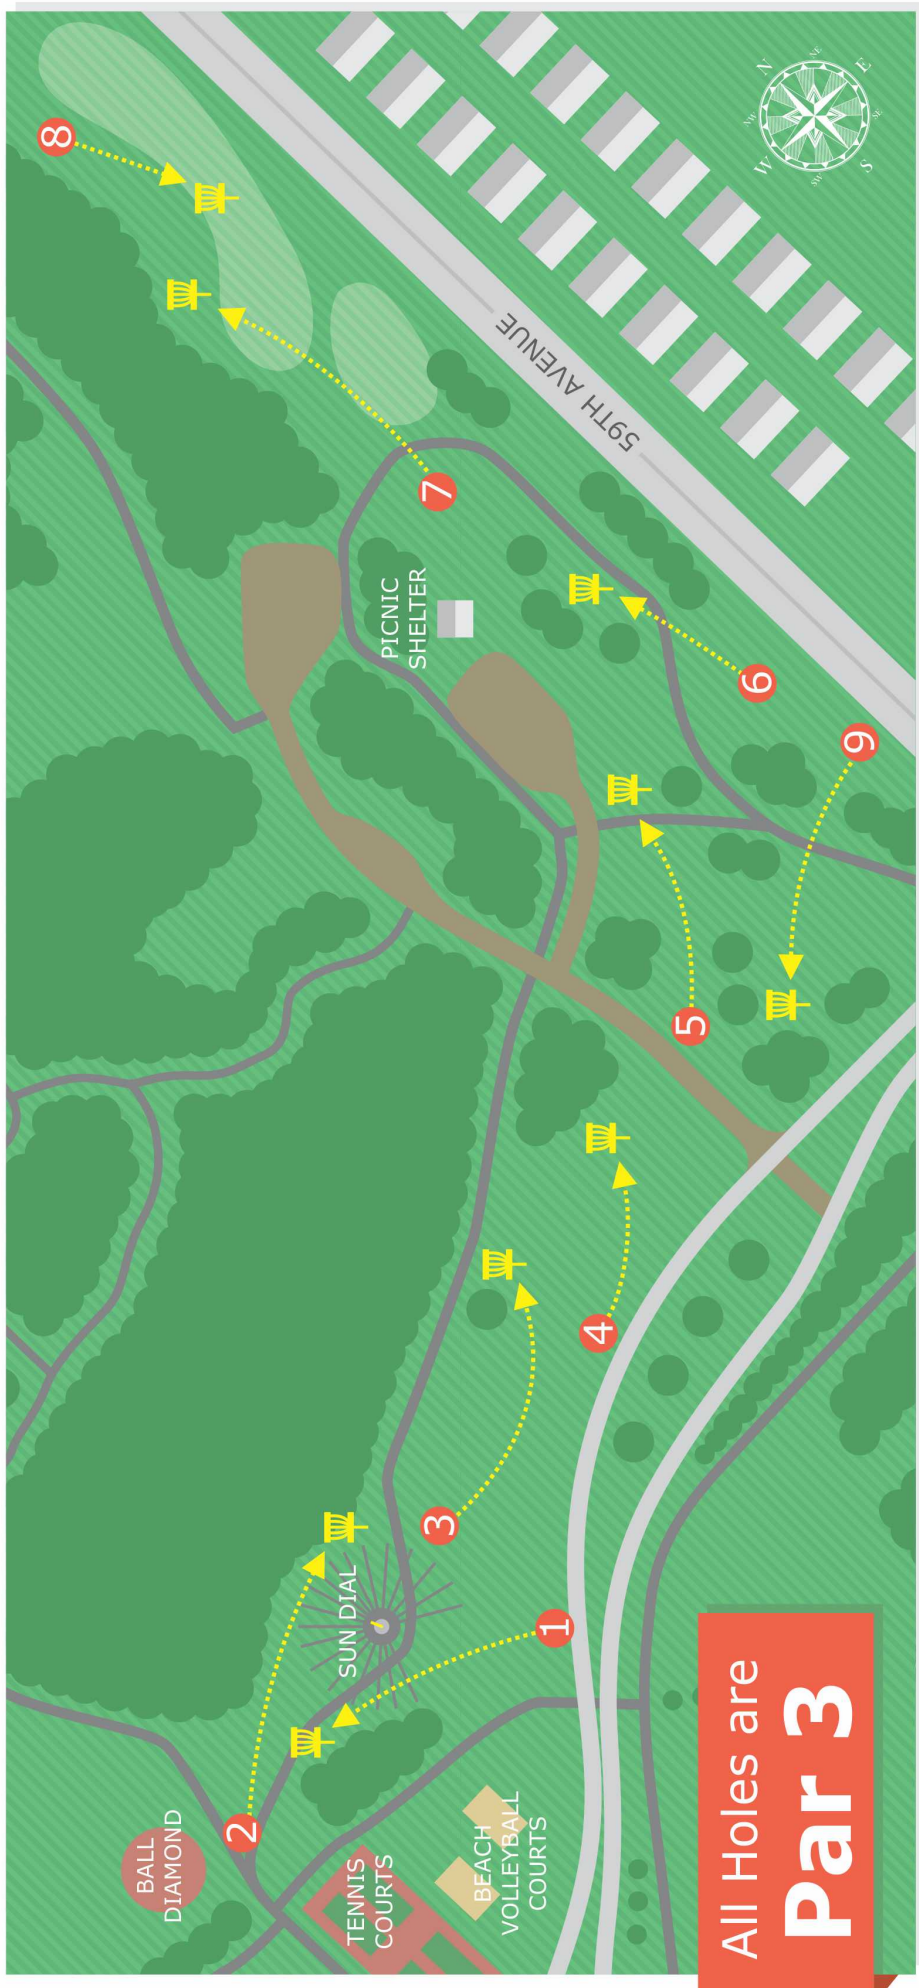

Bud Miller All Seasons Park Disc Golf Course

All Holes are
Par 3

1	2	3	4	5	6	7	8	9	T
306'	395'	383'	296'	265'	285'	367'	170'	275'	2,742'