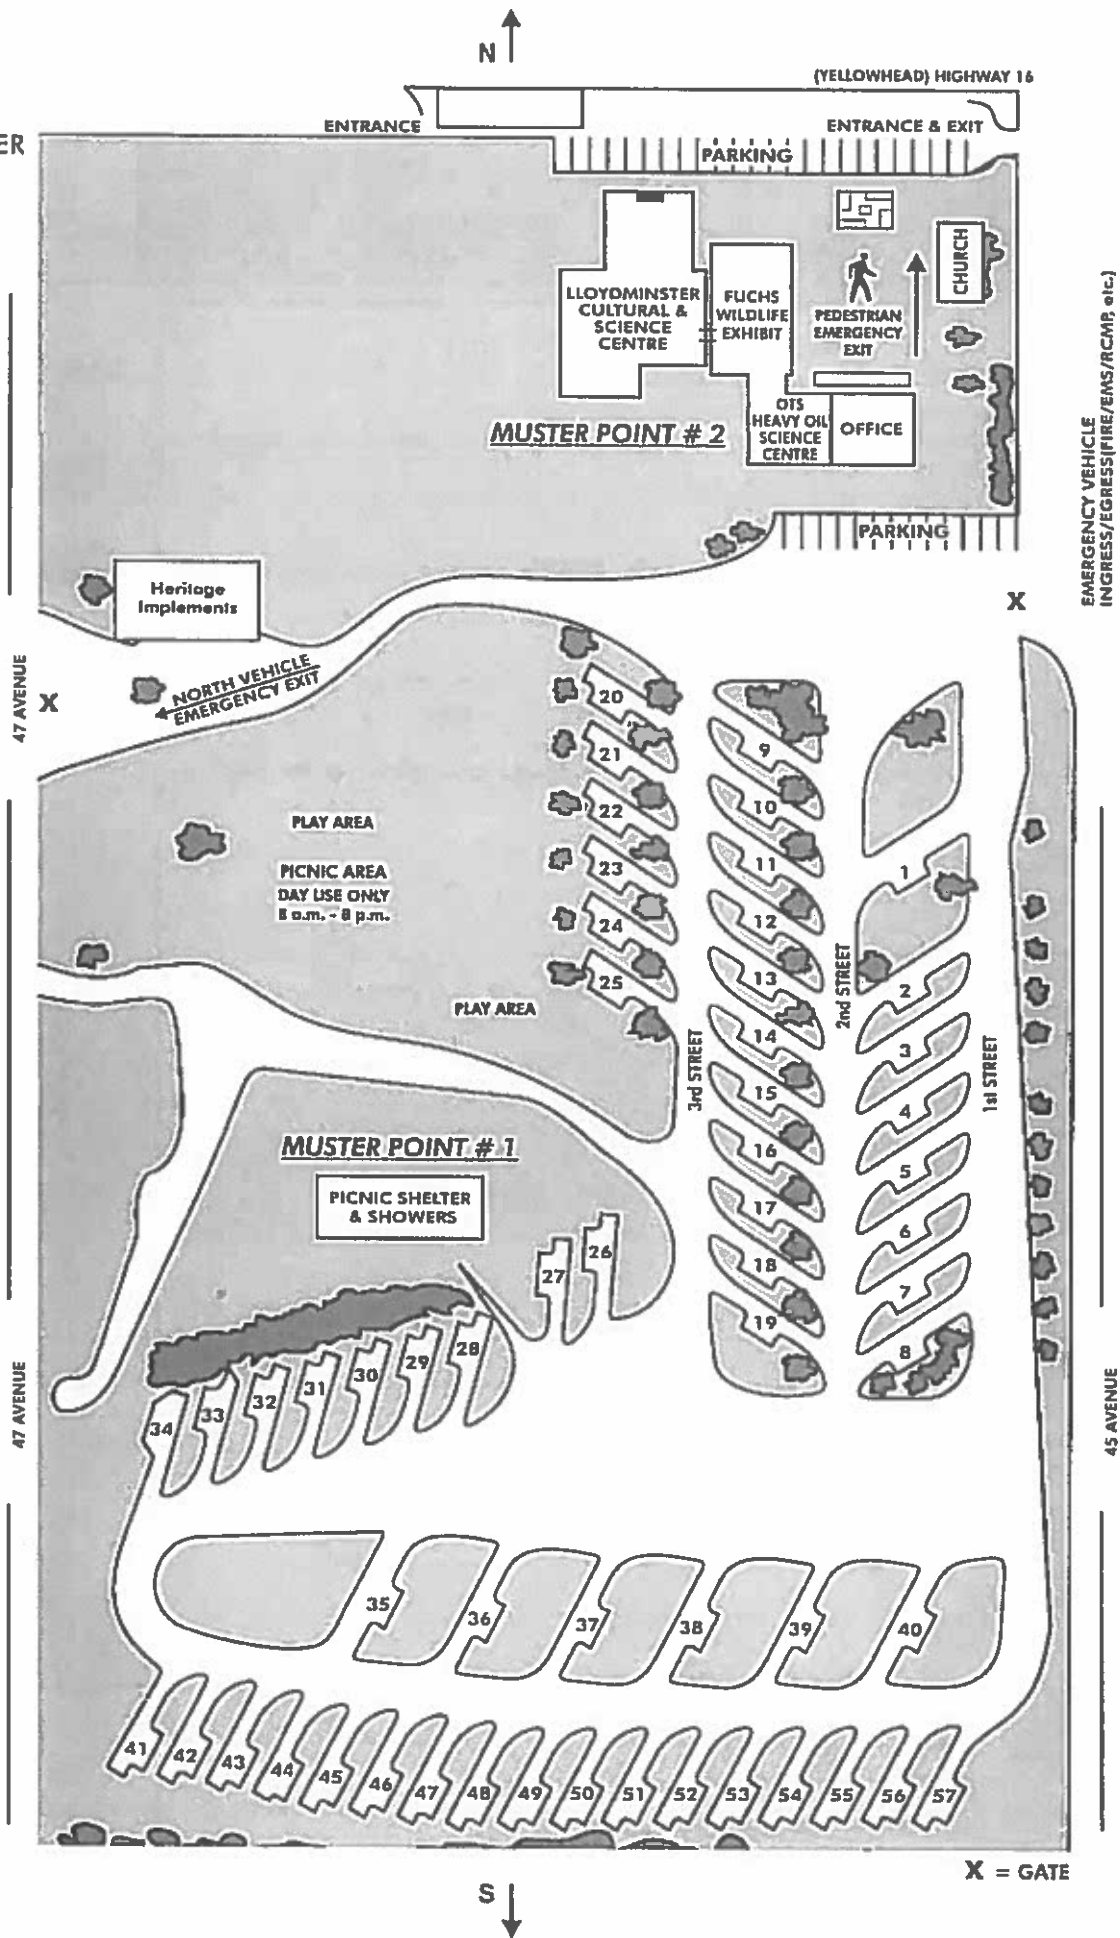

LLOYDMINSTER

WEAVER PARK CAMPGROUND MAP

(YELLOWHEAD) HIGHWAY 16

ENTRANCE

ENTRANCE & EXIT

PARKING

LLOYDMINSTER CULTURAL & SCIENCE CENTRE

FUCHS WILDLIFE EXHIBIT

PEDESTRIAN EMERGENCY EXIT

CHURCH

MUSTER POINT # 2

QTS HEAVY OIL SCIENCE CENTRE

OFFICE CENTRE

PARKING

Heritage Implements

EMERGENCY VEHICLE INGRESS/EGRESS(FIRE/EMS/RCMP, etc.)

47 AVENUE

NORTH VEHICLE EMERGENCY EXIT

PLAY AREA

PICNIC AREA DAY USE ONLY 8 a.m. - 8 p.m.

PLAY AREA

MUSTER POINT # 1

PICNIC SHELTER & SHOWERS

3rd STREET

2nd STREET

1st STREET

47 AVENUE

45 AVENUE

X = GATE